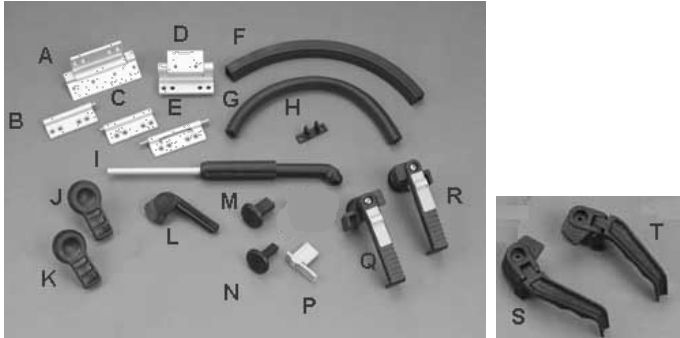

Bomar / Gray

- About Bomar
- News
- New Products
- Online Catalog
- Tech Tips
- Specials

[Continue Shopping](#)

**Extruded Hatches**

	Price	Part Number	Description	Picture
<a href="#">Add to Cart</a>	\$49.00	P2000-44	4" Extruded hatch hinge	A
<a href="#">Add to Cart</a>	\$30.00	P2000-100	Right hinge contour	B
<a href="#">Add to Cart</a>	\$30.00	P2000-101	Left hinge contour	C
<a href="#">Add to Cart</a>	\$40.00	P2000-20	3" extruded hatch hinge	D
<a href="#">Add to Cart</a>	\$38.00	P2000-102	Spring hinge for Contour Hatch	E
<a href="#">Add to Cart</a>	\$5.00	P2000-26	Hi-Profile hatch gasket Note: Gasket is sold by the foot.	F
<a href="#">Add to Cart</a>	\$5.00	P2000-25	Lo-Profile hatch gasket Note: Gasket is sold by the foot.	G
<a href="#">Add to Cart</a>	\$23.00	P100-50	Gasket glue for end joint	
<a href="#">Add to Cart</a>	\$16.00	P2000-30	H Bracket	H
<a href="#">Add to Cart</a>	\$53.00	P2000-75-17	Riser for 1039 size hatch, right	I
<a href="#">Add to Cart</a>	\$53.00	P2000-76-17	Riser for 1039 size hatch, left	I
<a href="#">Add to Cart</a>	\$13.00	P2000-86	Inside / Outside opening cap For (Q) & (R).	J
<a href="#">Add to Cart</a>	\$14.00	P2000-103	Inside / Outside opening cap For (S) & (T).	K
<a href="#">Add to Cart</a>	\$31.00	P2000-17	K-dog left or right	L
<a href="#">Add to Cart</a>	\$10.00	P2000-104	Mushroom cap for (S) & (T).	M
<a href="#">Add to Cart</a>	\$9.00	P2000-27	Mushroom cap for (Q) & (R).	N
<a href="#">Add to Cart</a>	\$9.00	P2000-27-W	Mushroom cap for (Q) & (R). White	N
<a href="#">Add to Cart</a>	\$8.00	P2000-12	Grey lock button.	P
<a href="#">Add to Cart</a>	\$31.00	P2000-52	Left extruded hatch dog.	Q
<a href="#">Add to Cart</a>	\$31.00	P2000-53	Right extruded hatch dog.	R
<a href="#">Add to Cart</a>	\$37.00	P2000-33	Left extruded hatch dog.	S
<a href="#">Add to Cart</a>	\$37.00	P2000-34	Right extruded hatch dog.	T